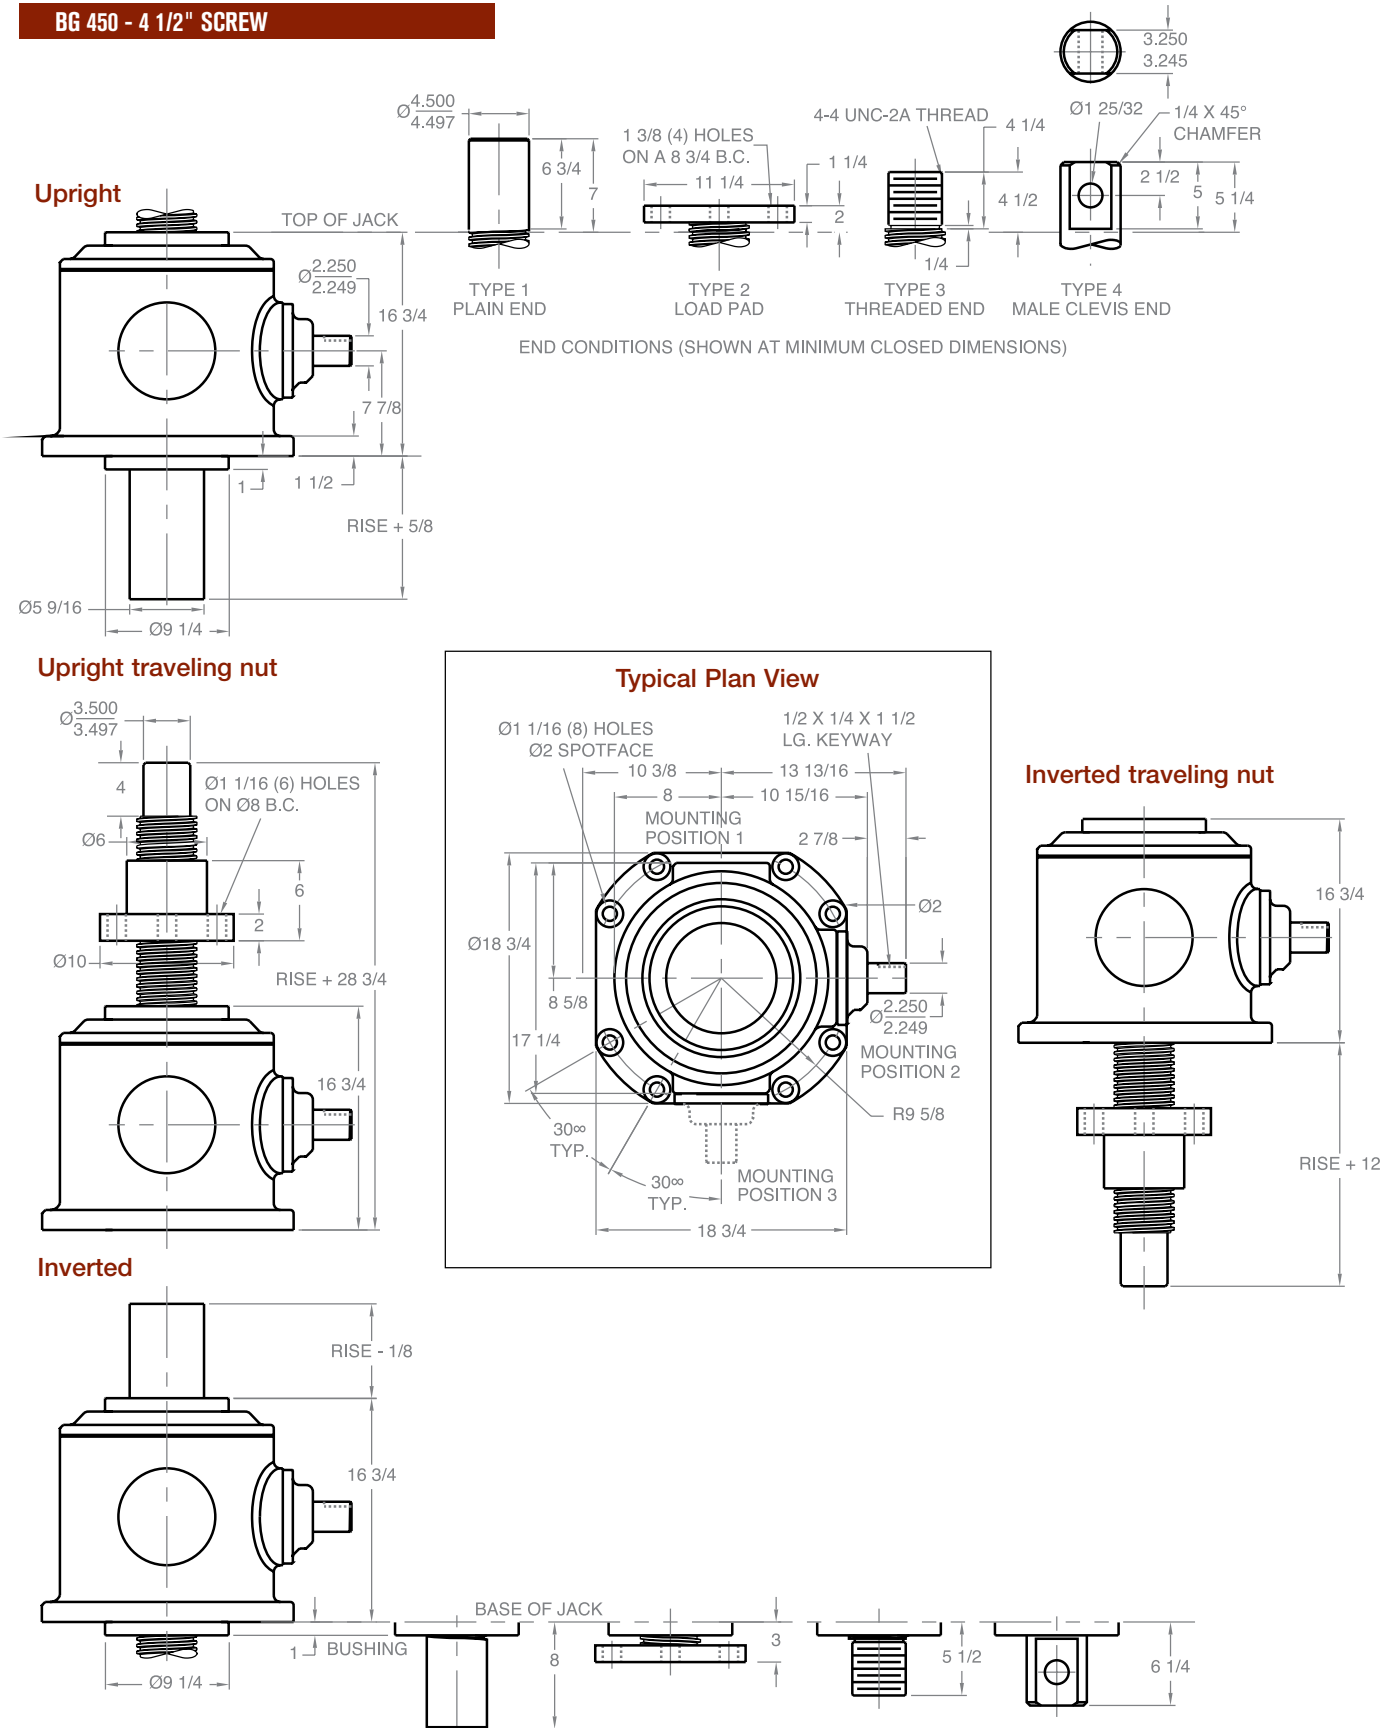

BEVEL GEAR JACKS

BG 450 - 4 1/2" SCREW

Note: Drawings are artist's conception — not for certification; dimensions are subject to change without notice.