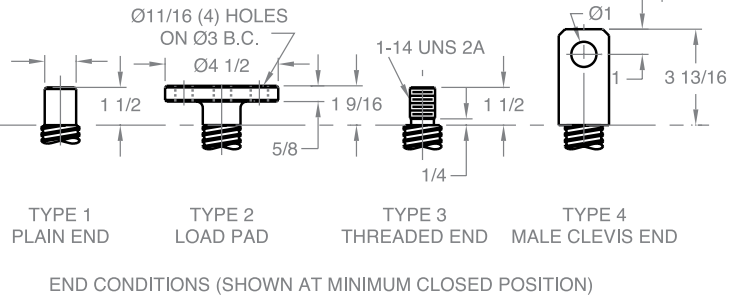

# BEVEL BALL ACTUATORS

BB 150 - 1 1/2" SCREW

## Upright traveling nut

## Inverted traveling nut