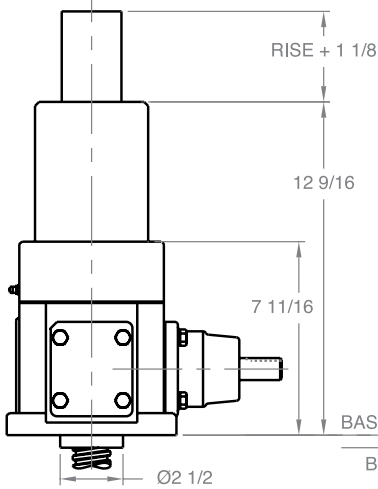

Inverted

Note: Drawings are artist's conception — not for certification; dimensions are subject to change without notice.