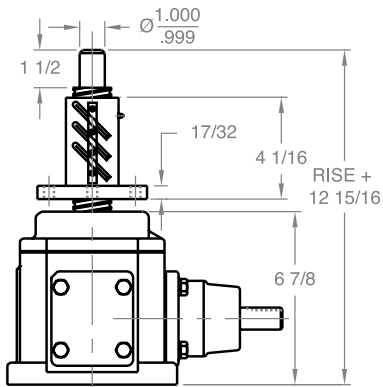

Upright traveling nut