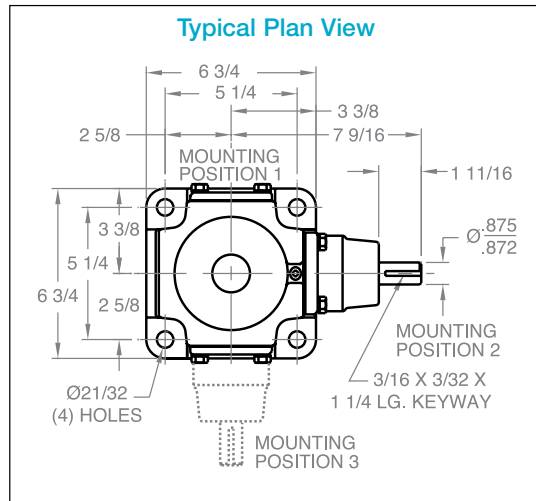

# BEVEL BALL ACTUATORS

BB 150 - 1 1/2" SCREW

## Upright

## Upright traveling nut