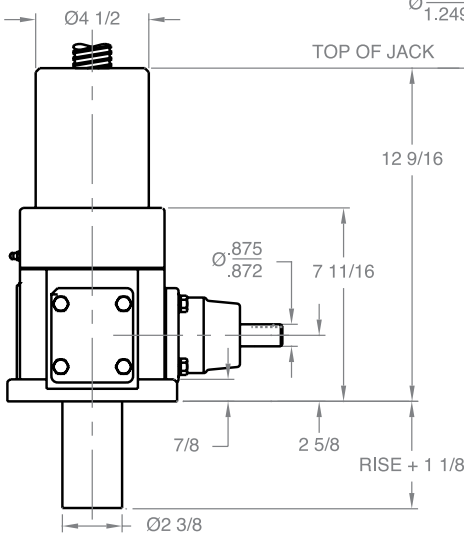

# BEVEL BALL ACTUATORS

BB 150 - 1 1/2" SCREW

## Upright traveling nut

## Inverted traveling nut