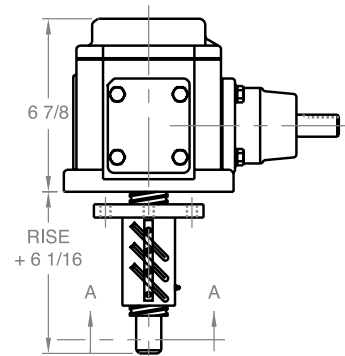

# BEVEL BALL ACTUATORS

BB 150 - 1 1/2" SCREW

## Upright

## Upright traveling nut

## Inverted traveling nut