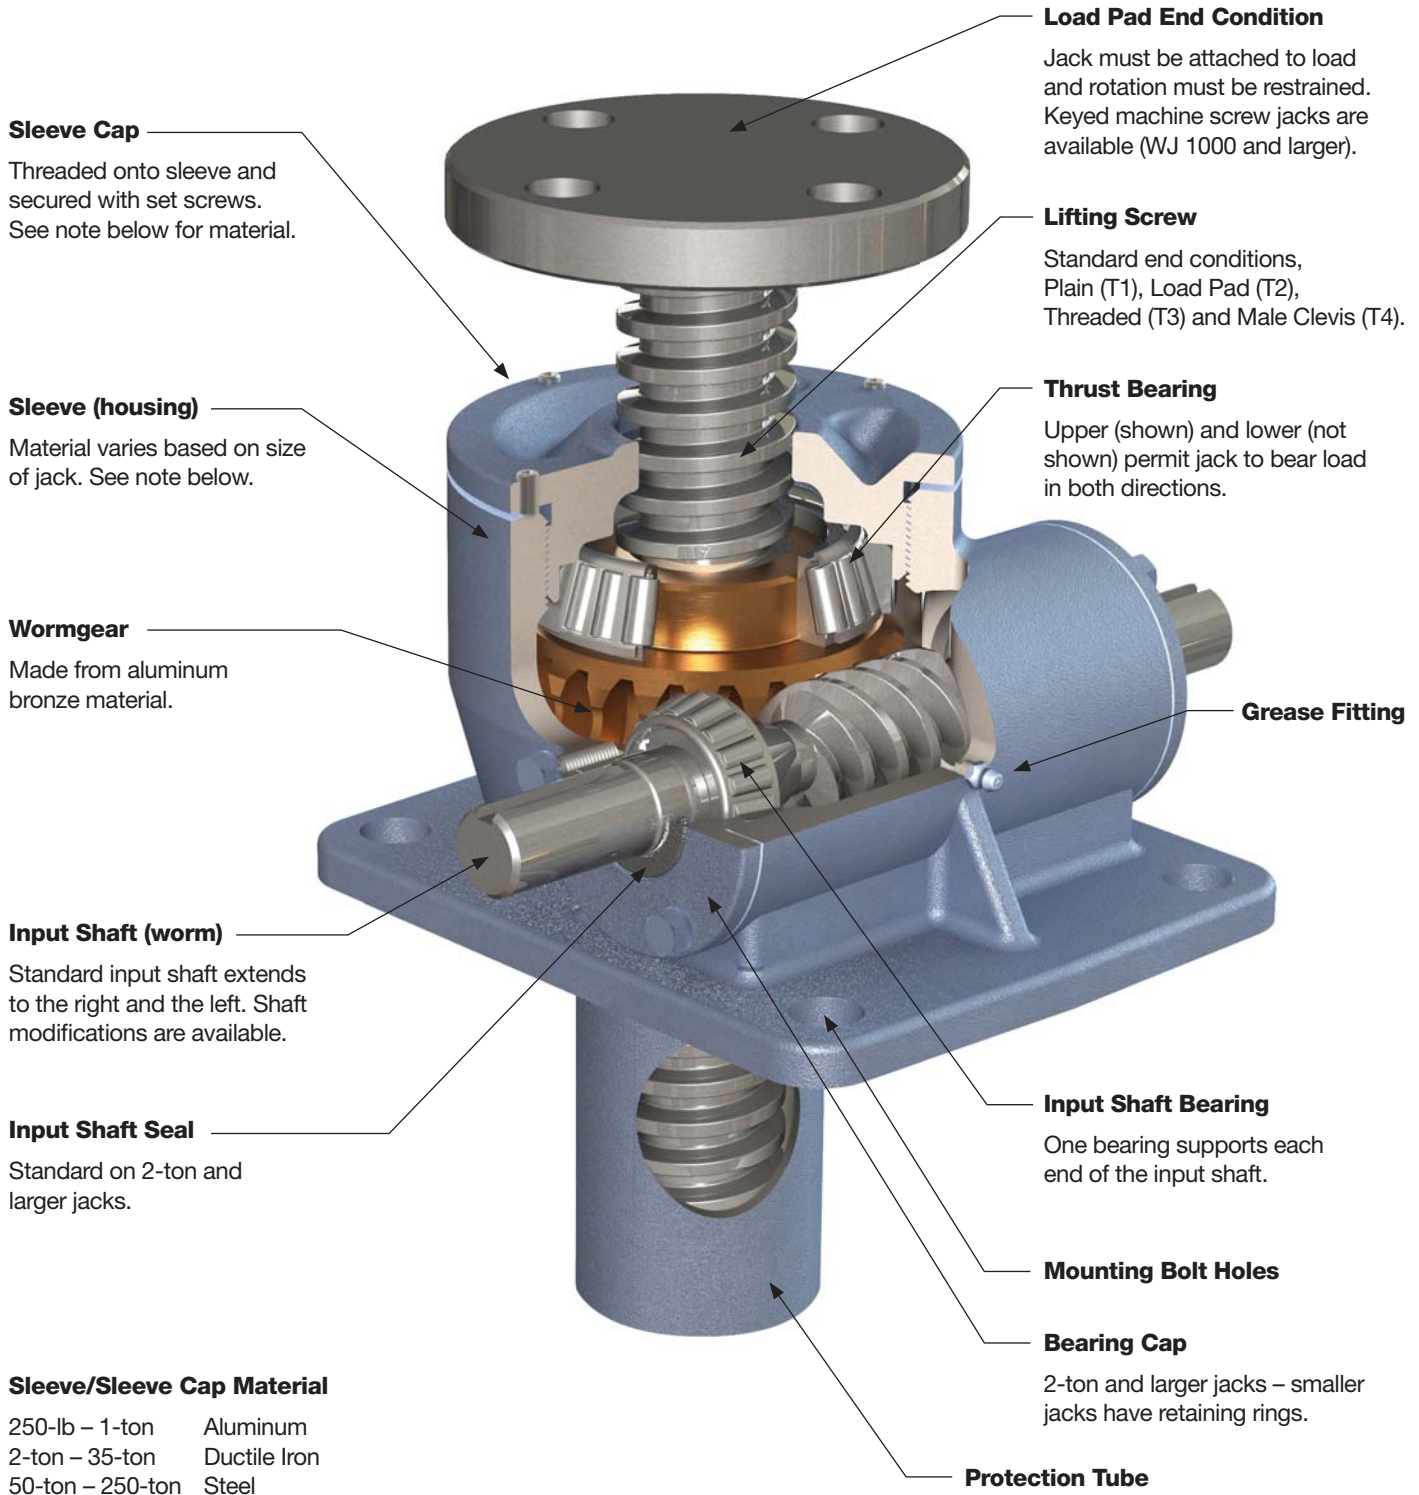

# WORMGEAR STYLE JACK UPRIGHT TRANSLATING STYLE SHOWN

## Sleeve/Sleeve Cap Material

250-lb – 1-ton	Aluminum
2-ton – 35-ton	Ductile Iron
50-ton – 250-ton	Steel

## Options

2-ton	Stainless Steel
5-ton – 25-ton	Stainless Steel
5-ton – 35-ton	Steel