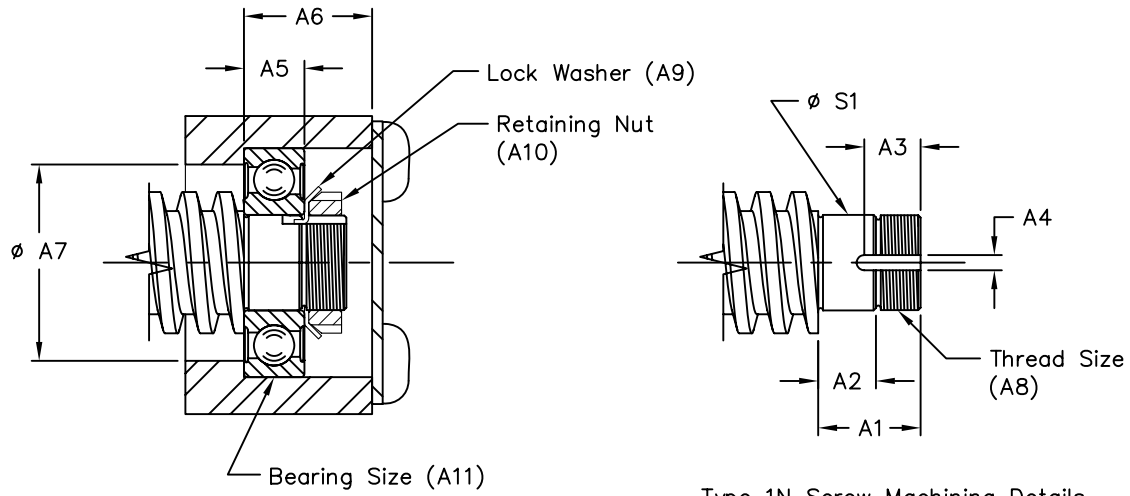

Joyce Machine Screw - SB Bearing Mounts Machine Screw End Machining Details

Screw Number	Bearing Mount No.	ϕ S1	A1	A2	A3	A4	A5	A6	ϕ A7	A8	A9	A10	A11
SS050R013A		.3544 .3541	.750	.290	N/A	N/A	.315	.875	.88	5/16-24 UNF	N/A	N/A	629
SS063R013S SS063R025S SS063R050A	SB-10	.3940 .3936	.650	.330	.44	.127 .125	.354	.800	1.00	.391-32 UNS	W-00	N-00	6200
AS075R020A AS088R050A	SB-12	.4726 .4723	.890	.450	.56	.127 .125	.472	1.029	1.25	.469-32 UNS	W-01	N-01	6301
AS100R025A AS100R050A	SB-15	.5908 .5905	.930	.490	.56	.127 .125	.512	1.094	1.38	.586-32 UNS	W-02	N-02	6302
AS100R010A SS100R100A AS125R025A	SB-20	.7877 .7873	1.070	.570	.63	.190 .188	.590	1.305	1.75	.781-32 UNS	W-04	N-04	6304
AS150R025A AS150R038A AS150R050A	SB-25	.9846 .9842	1.190	.650	.70	.190 .188	.669	1.420	2.06	.969-32 UNS	W-05	N-05	6305
SS150R038A AS200R025A AS200R050A	SB-30	1.1814 1.1810	1.275	.720	.70	.190 .188	.748	1.587	2.43	1.173-18 UNS	W-06	N-06	6306
AS225R025A AS225R050A		1.5752 1.5747	1.470	.880	.74	.315 .313	.906	1.875	3.10	1.563-18 UNS	W-08	N-08	6308
AS250R025A AS250R050A		1.7721 1.7716	1.550	.960	.80	.315 .313	.984	2.000	3.50	1.767-18 UNS	W-09	N-09	6309