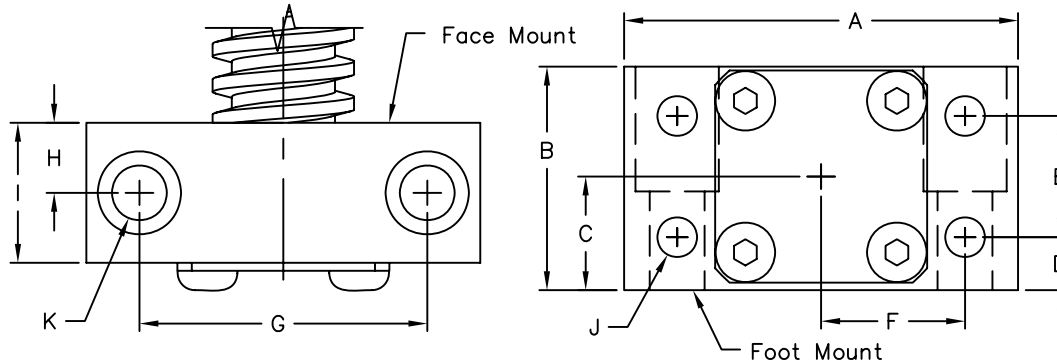

Joyce Machine Screw - SB Bearing Mounts

Screw Number	Bearing Mount No.	A	B	C	D	E	F	G	H	I	J	K
SS063R013S SS063R025S SS063R050A	SB-10	3.000	1.875	1.000	.375	1.125	1.125	2.250	.672	1.344	.281 (4x)	.406 Thru .625 C'Bore .875 Deep
AS075R020A AS088R050A	SB-12	3.000	1.875	1.000	.375	1.125	1.125	2.250	.672	1.344	.281 (4x)	.406 Thru .625 C'Bore .875 Deep
AS100R025A AS100R050A	SB-15	3.500	2.125	1.125	.375	1.375	1.250	2.500	.813	1.625	.281 (4x)	.406 Thru .625 C'Bore 1.000 Deep
AS100R010A SS100R100A AS125R025A	SB-20	4.500	2.750	1.438	.500	1.750	1.625	3.250	.938	1.875	.469 (4x)	.656 Thru 1.000 C'Bore 1.312 Deep
AS150R025A AS150R038A AS150R050A	SB-25	6.500	3.690	1.875	.875	2.000	2.375	4.750	.970	1.940	.656 (4x)	.906 Thru 1.375 C'Bore 1.750 Deep
SS150R038A AS200R025A AS200R050A	SB-30	6.500	3.690	1.875	.875	2.000	2.375	4.750	1.156	2.312	.656 (4x)	.906 Thru 1.375 C'Bore 2.060 Deep