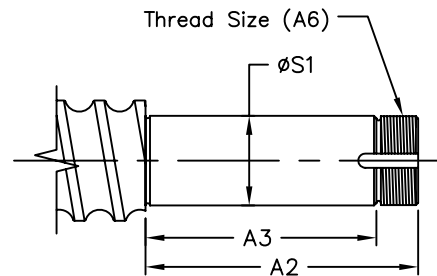

Joyce Ball Screw - DB Bearing Mounts Ball Screw End Machining Details

Type 2K Screw Machining Details
Type 2L without Keyway (A9)

Type 2N Screw Machining Details

Screw Number	Bearing Mount No.	$\phi S1$	$\phi S2$	A1	A2	A3	A4	A5	A6	A7	A8	A9
BS063R020A BS063L020A	DB-12	.4726 .4723	.406 .405	3.29	2.00	1.566	.472	.000	.469-32 UNS	W-01	N-01	1/8 X 5/8
BS075R020A BS075R050A	DB-15	.5908 .5905	.500 .499	3.59	2.59	2.145	.512	.040	.586-32 UNS	W-02	N-02	1/8 X 5/8
BS100R025A BS100L025A BS100R050A BS100R100A	DB-20	.7877 .7873	.625 .624	4.00	2.88	2.378	.590	.040	.781-32 UNS	W-04	N-04	3/16 X 5/8
BS150R100A BS150R188A	DB-25	.9846 .9842	.750 .749	4.45	2.89	2.328	.669	.000	.969-32 UNS	W-05	N-05	3/16 X 1
BS150R050A	DB-30	1.1814 1.1810	1.000 .999	5.33	3.60	3.047	.748	.063	1.173-18 UNS	W-06	N-06	1/4 X 1
BS225R050A	DB-45	1.7721 1.7716	1.375 1.374	6.68	4.49	3.875	.984	.063	1.767-18 UNS	W-09	N-09	5/16 X 1 1/2
BS250R050A		2.1659 2.1653	1.875 1.874	8.40	5.40	4.700	1.142	.063	2.157-18 UNS	W-11	N-11	1/2 X 1 1/2
BS300R066A		2.3627 2.3622	2.250 2.249	9.22	5.54	4.832	1.220	.063	2.360-18 UNS	W-12	N-12	1/2 X 2
BS400R100A		3.1501 3.1495	3.000 2.998	11.55	6.87	6.070	1.535	.063	3.137-12 UNS	W-16	N-16	3/4 X 3