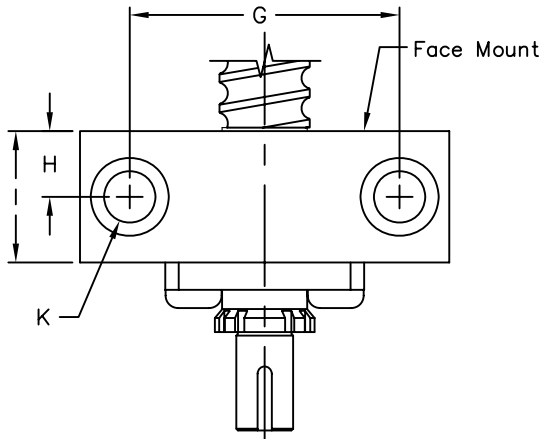

Joyce Ball Screw - DB Bearing Mounts

Screw Number	Bearing Mount No.	A	B	C	D	E	F	G	H	I	J	K	L
BS063R020A BS063L020A	DB-12	3.000	1.875	1.000	.375	1.125	1.125	2.250	.672	1.344	.281 (4x)	.406 Thru .625 C'Bore .875 Deep	N/A
BS075R020A BS075R050A	DB-15	3.500	2.125	1.125	.375	1.375	1.250	2.500	.813	1.625	.281 (4x)	.406 Thru .625 C'Bore 1.000 Deep	N/A
BS100R025A BS100L025A BS100R050A BS100R100A	DB-20	4.500	2.750	1.438	.500	1.750	1.625	3.250	.938	1.875	.469 (4x)	.656 Thru 1.000 C'Bore 1.312 Deep	N/A
BS150R100A BS150R188A	DB-25	6.500	3.690	1.875	.875	2.000	2.375	4.750	.970	1.940	.656 (4x)	.906 Thru 1.375 C'Bore 1.750 Deep	N/A
BS150R050A	DB-30	6.500	3.690	1.875	.875	2.000	2.375	4.750	1.156	2.312	.656 (4x)	.906 Thru 1.375 C'Bore 2.060 Deep	N/A
BS225R050A	DB-45	8.500	5.625	2.813	1.000	3.625	3.313	6.625	.873	3.468	.813 (6x)	1.013 Thru 1.563 C'Bore 3.500 Deep	1.720