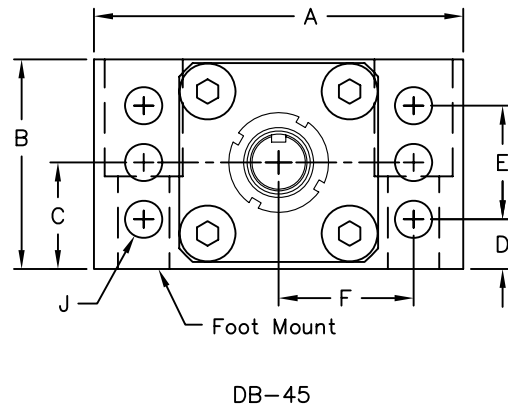

Joyce Ball Screw - DB Bearing Mounts

Screw Number	Bearing Mount No.	A	B	C	D	E	F	G	H	I	J	K	L
BS063R020A BS063L020A	DB-12	3.000	1.875	1.000	.375	1.125	1.125	2.250	.672	1.344	.281 (4x)	.406 Thru .625 C'Bore .875 Deep	N/A
BS075R020A BS075R050A	DB-15	3.500	2.125	1.125	.375	1.375	1.250	2.500	.813	1.625	.281 (4x)	.406 Thru .625 C'Bore 1.000 Deep	N/A
BS100R025A BS100L025A BS100R050A BS100R100A	DB-20	4.500	2.750	1.438	.500	1.750	1.625	3.250	.938	1.875	.469 (4x)	.656 Thru 1.000 C'Bore 1.312 Deep	N/A
BS150R100A BS150R188A	DB-25	6.500	3.690	1.875	.875	2.000	2.375	4.750	.970	1.940	.656 (4x)	.906 Thru 1.375 C'Bore 1.750 Deep	N/A
BS150R050A	DB-30	6.500	3.690	1.875	.875	2.000	2.375	4.750	1.156	2.312	.656 (4x)	.906 Thru 1.375 C'Bore 2.060 Deep	N/A
BS225R050A	DB-45	8.500	5.625	2.813	1.000	3.625	3.313	6.625	.873	3.468	.813 (6x)	1.013 Thru 1.563 C'Bore 3.500 Deep	1.720