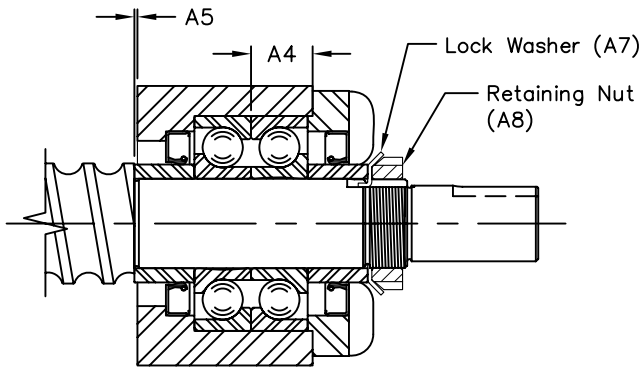

Joyce Ball Screw - DB Bearing Mounts Ball Screw End Machining Details

Type 2K Screw Machining Details
Type 2L without Keyway (A9)

Type 2N Screw Machining Details

Screw Number	Bearing Mount No.	$\phi S1$	$\phi S2$	A1	A2	A3	A4	A5	A6	A7	A8	A9
BS063R020A BS063L020A	DB-12	.4726 .4723	.406 .405	3.29	2.00	1.566	.472	.000	.469-32 UNS	W-01	N-01	1/8 X 5/8
BS075R020A BS075R050A	DB-15	.5908 .5905	.500 .499	3.59	2.59	2.145	.512	.040	.586-32 UNS	W-02	N-02	1/8 X 5/8
BS100R025A BS100L025A BS100R050A BS100R100A	DB-20	.7877 .7873	.625 .624	4.00	2.88	2.378	.590	.040	.781-32 UNS	W-04	N-04	3/16 X 5/8
BS150R100A BS150R188A	DB-25	.9846 .9842	.750 .749	4.45	2.89	2.328	.669	.000	.969-32 UNS	W-05	N-05	3/16 X 1
BS150R050A	DB-30	1.1814 1.1810	1.000 .999	5.33	3.60	3.047	.748	.063	1.173-18 UNS	W-06	N-06	1/4 X 1
BS225R050A	DB-45	1.7721 1.7716	1.375 1.374	6.68	4.49	3.875	.984	.063	1.767-18 UNS	W-09	N-09	5/16 X 1 1/2
BS250R050A		2.1659 2.1653	1.875 1.874	8.40	5.40	4.700	1.142	.063	2.157-18 UNS	W-11	N-11	1/2 X 1 1/2
BS300R066A		2.3627 2.3622	2.250 2.249	9.22	5.54	4.832	1.220	.063	2.360-18 UNS	W-12	N-12	1/2 X 2
BS400R100A		3.1501 3.1495	3.000 2.998	11.55	6.87	6.070	1.535	.063	3.137-12 UNS	W-16	N-16	3/4 X 3