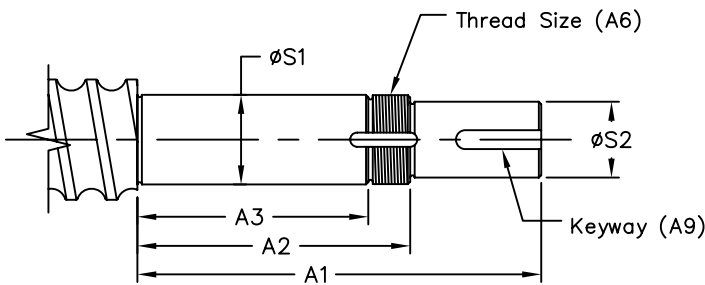

Joyce Ball Screw - DB Bearing Mounts Ball Screw End Machining Details

Type 2K Screw Machining Details
Type 2L without Keyway (A9)

Type 2N Screw Machining Details

Screw Number	Bearing Mount No.	$\phi S1$	$\phi S2$	A1	A2	A3	A4	A5	A6	A7	A8	A9
BS063R020A BS063L020A	DB-12	.4726 .4723	.406 .405	3.29	2.00	1.566	.472	.000	.469-32 UNS	W-01	N-01	1/8 X 5/8
BS075R020A BS075R050A	DB-15	.5908 .5905	.500 .499	3.59	2.59	2.145	.512	.040	.586-32 UNS	W-02	N-02	1/8 X 5/8
BS100R025A BS100L025A BS100R050A BS100R100A	DB-20	.7877 .7873	.625 .624	4.00	2.88	2.378	.590	.040	.781-32 UNS	W-04	N-04	3/16 X 5/8
BS150R100A BS150R188A	DB-25	.9846 .9842	.750 .749	4.45	2.89	2.328	.669	.000	.969-32 UNS	W-05	N-05	3/16 X 1
BS150R050A	DB-30	1.1814 1.1810	1.000 .999	5.33	3.60	3.047	.748	.063	1.173-18 UNS	W-06	N-06	1/4 X 1
BS225R050A	DB-45	1.7721 1.7716	1.375 1.374	6.68	4.49	3.875	.984	.063	1.767-18 UNS	W-09	N-09	5/16 X 1 1/2
BS250R050A		2.1659 2.1653	1.875 1.874	8.40	5.40	4.700	1.142	.063	2.157-18 UNS	W-11	N-11	1/2 X 1 1/2
BS300R066A		2.3627 2.3622	2.250 2.249	9.22	5.54	4.832	1.220	.063	2.360-18 UNS	W-12	N-12	1/2 X 2
BS400R100A		3.1501 3.1495	3.000 2.998	11.55	6.87	6.070	1.535	.063	3.137-12 UNS	W-16	N-16	3/4 X 3