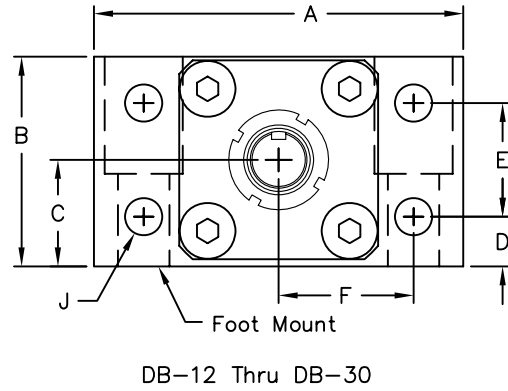

Joyce Ball Screw - DB Bearing Mounts

Screw Number	Bearing Mount No.	A	B	C	D	E	F	G	H	I	J	K	L
BS063R020A BS063L020A	DB-12	3.000	1.875	1.000	.375	1.125	1.125	2.250	.672	1.344	.281 (4x)	.406 Thru .625 C'Bore .875 Deep	N/A
BS075R020A BS075R050A	DB-15	3.500	2.125	1.125	.375	1.375	1.250	2.500	.813	1.625	.281 (4x)	.406 Thru .625 C'Bore 1.000 Deep	N/A
BS100R025A BS100L025A BS100R050A BS100R100A	DB-20	4.500	2.750	1.438	.500	1.750	1.625	3.250	.938	1.875	.469 (4x)	.656 Thru 1.000 C'Bore 1.312 Deep	N/A
BS150R100A BS150R188A	DB-25	6.500	3.690	1.875	.875	2.000	2.375	4.750	.970	1.940	.656 (4x)	.906 Thru 1.375 C'Bore 1.750 Deep	N/A
BS150R050A	DB-30	6.500	3.690	1.875	.875	2.000	2.375	4.750	1.156	2.312	.656 (4x)	.906 Thru 1.375 C'Bore 2.060 Deep	N/A
BS225R050A	DB-45	8.500	5.625	2.813	1.000	3.625	3.313	6.625	.873	3.468	.813 (6x)	1.013 Thru 1.563 C'Bore 3.500 Deep	1.720