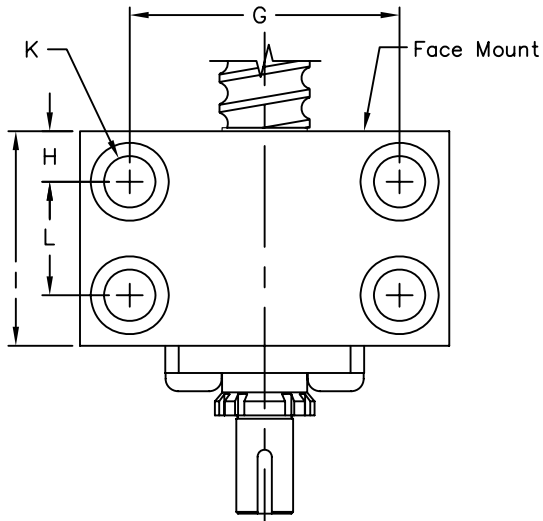

Joyce Ball Screw - DB Bearing Mounts

Screw Number	Bearing Mount No.	A	B	C	D	E	F	G	H	I	J	K	L
BS063R020A BS063L020A	DB-12	3.000	1.875	1.000	.375	1.125	1.125	2.250	.672	1.344	.281 (4x)	.406 Thru .625 C'Bore .875 Deep	N/A
BS075R020A BS075R050A	DB-15	3.500	2.125	1.125	.375	1.375	1.250	2.500	.813	1.625	.281 (4x)	.406 Thru .625 C'Bore 1.000 Deep	N/A
BS100R025A BS100L025A BS100R050A BS100R100A	DB-20	4.500	2.750	1.438	.500	1.750	1.625	3.250	.938	1.875	.469 (4x)	.656 Thru 1.000 C'Bore 1.312 Deep	N/A
BS150R100A BS150R188A	DB-25	6.500	3.690	1.875	.875	2.000	2.375	4.750	.970	1.940	.656 (4x)	.906 Thru 1.375 C'Bore 1.750 Deep	N/A
BS150R050A	DB-30	6.500	3.690	1.875	.875	2.000	2.375	4.750	1.156	2.312	.656 (4x)	.906 Thru 1.375 C'Bore 2.060 Deep	N/A
BS225R050A	DB-45	8.500	5.625	2.813	1.000	3.625	3.313	6.625	.873	3.468	.813 (6x)	1.013 Thru 1.563 C'Bore 3.500 Deep	1.720