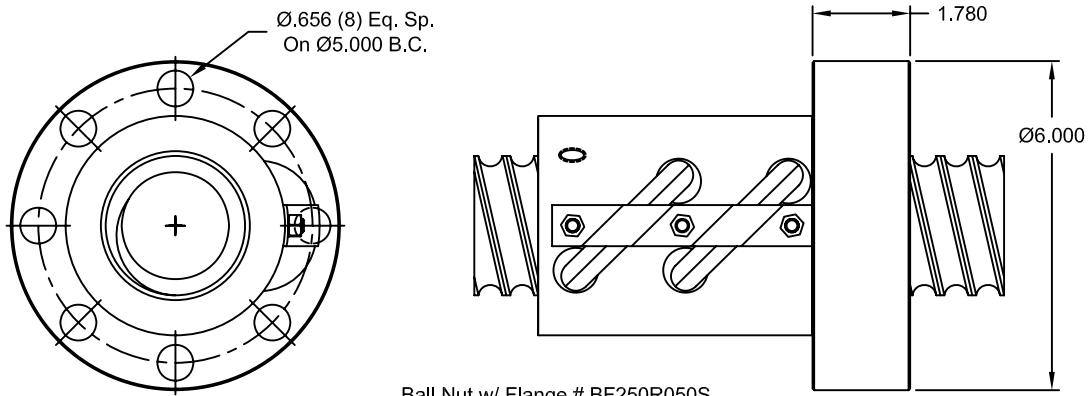

Joyce 2.500" Dia. x .500 Lead Ball Screw
with Standard Capacity Ball Nut

Ball Screw # BS250R050A
Ball Nut # BN250R050S

Ball Nut w/ Flange # BF250R050S
Flange # FL-3625

Wiper Kit # WK-70
Secured In Ball Nut With Snap Rings