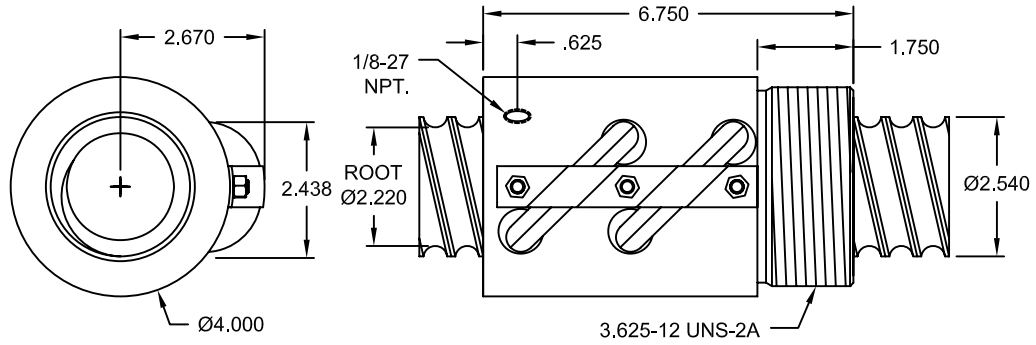

Joyce 2.500" Dia. x .500 Lead Ball Screw
with Standard Capacity Ball Nut

Ball Screw # BS250R050A
Ball Nut # BN250R050S

Ball Nut w/ Flange # BF250R050S
Flange # FL-3625

Wiper Kit # WK-70
Secured In Ball Nut With Snap Rings