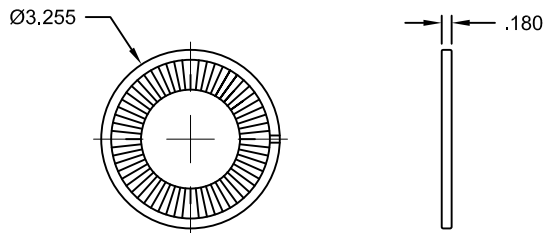

Joyce 2.500" Dia. x .500 Lead Ball Screw
with Standard Capacity Ball Nut

Ball Screw # BS250R050A
Ball Nut # BN250R050S

Ball Nut w/ Flange # BF250R050S
Flange # FL-3625

Wiper Kit # WK-70
Secured In Ball Nut With Snap Rings