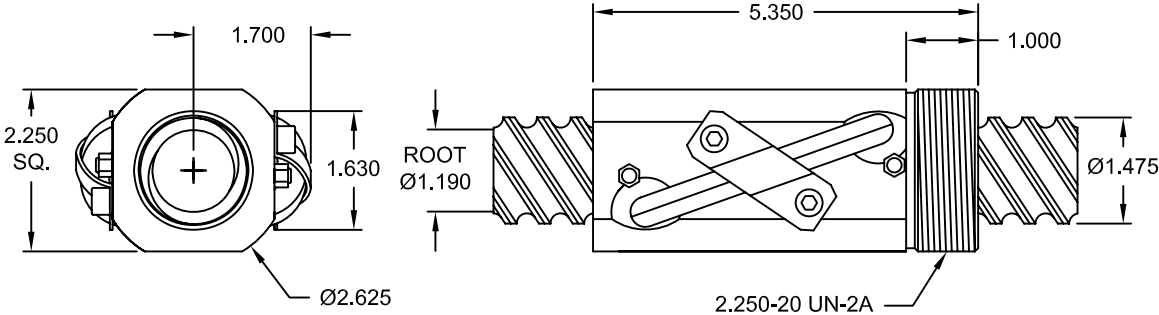

Joyce 1.500" Dia. x 1.875 Lead Ball Screw
with Standard Capacity Ball Nut

Ball Screw # BS150R188A
Ball Nut # BN150R188S

Ball Nut w/ Flange # BF150R188S
Flange # FL-2250

Wiper Kit # WK-55
Secured In Ball Nut With Snap Rings