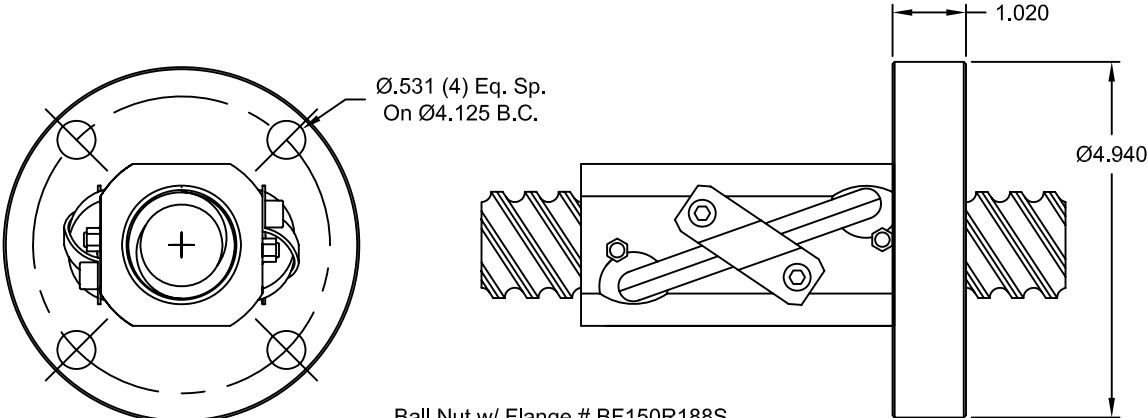

Joyce 1.500" Dia. x 1.875 Lead Ball Screw
with Standard Capacity Ball Nut

Ball Screw # BS150R188A
Ball Nut # BN150R188S

Ball Nut w/ Flange # BF150R188S
Flange # FL-2250

Wiper Kit # WK-55
Secured In Ball Nut With Snap Rings