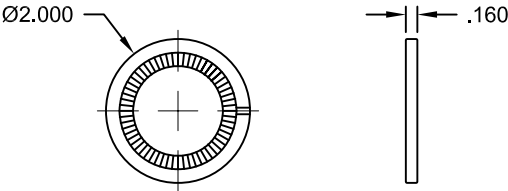

Joyce 1.500" Dia. x 1.875 Lead Ball Screw
with Standard Capacity Ball Nut

Ball Screw # BS150R188A
Ball Nut # BN150R188S

Ball Nut w/ Flange # BF150R188S
Flange # FL-2250

Wiper Kit # WK-55
Secured In Ball Nut With Snap Rings