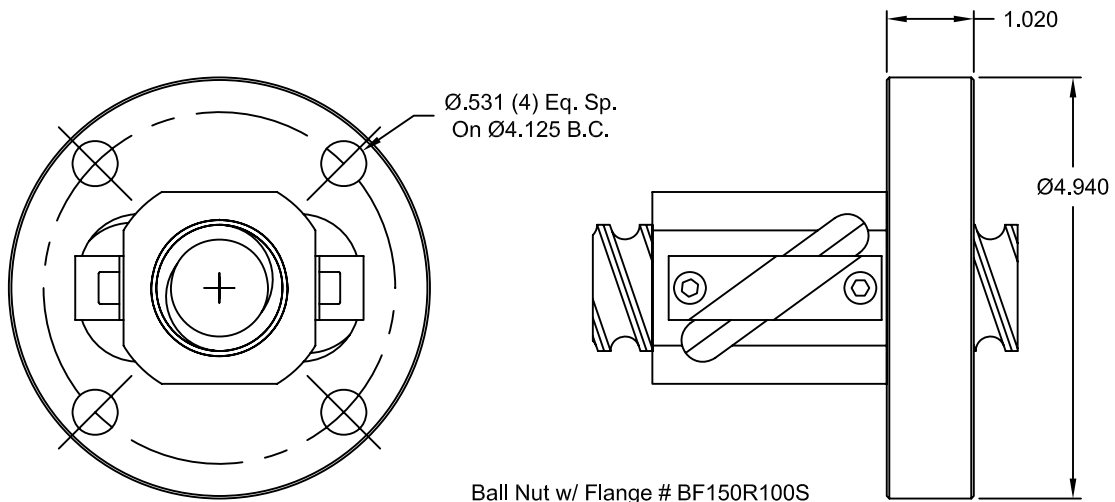

Joyce 1.500" Dia. x 1.000 Lead Ball Screw
with Standard Capacity Ball Nut

Ball Screw # BS150R100A
Ball Nut # BN150R100S

Ball Nut w/ Flange # BF150R100S
Flange # FL-2250

Wiper Kit # WK-55
Secured In Ball Nut With Snap Rings