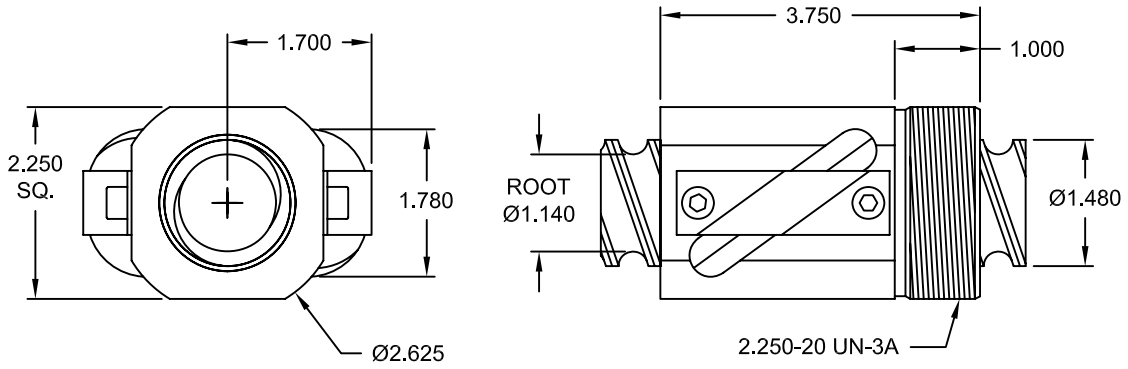

Joyce 1.500" Dia. x 1.000 Lead Ball Screw
with Standard Capacity Ball Nut

Ball Screw # BS150R100A
Ball Nut # BN150R100S

Ball Nut w/ Flange # BF150R100S
Flange # FL-2250

Wiper Kit # WK-55
Secured In Ball Nut With Snap Rings