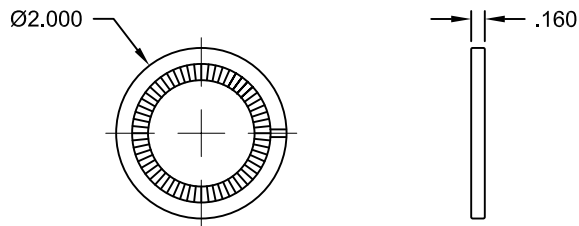

Joyce 1.500" Dia. x 1.000 Lead Ball Screw
with Standard Capacity Ball Nut

Ball Screw # BS150R100A
Ball Nut # BN150R100S

Ball Nut w/ Flange # BF150R100S
Flange # FL-2250

Wiper Kit # WK-55
Secured In Ball Nut With Snap Rings