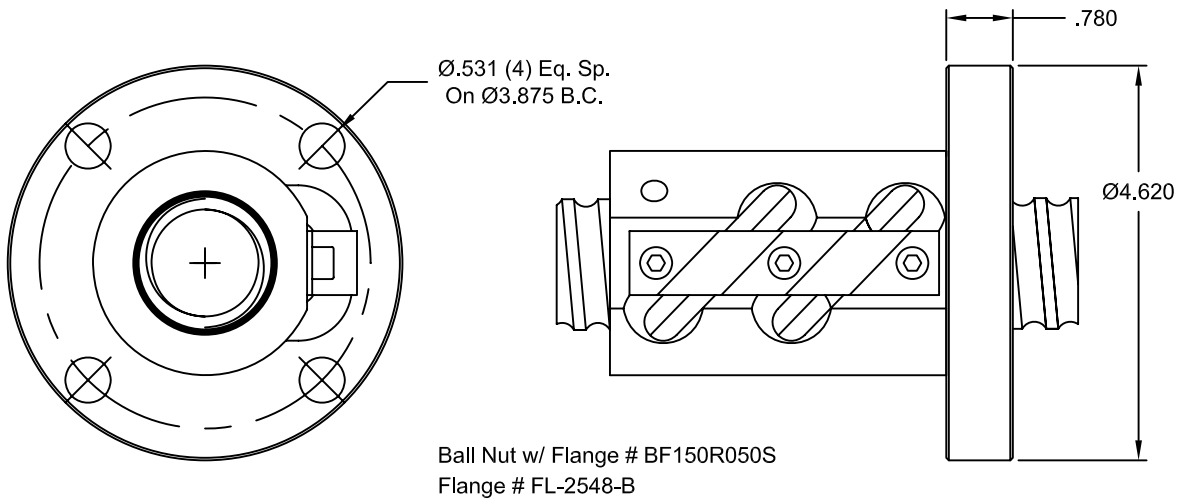

Joyce 1.500" Dia. x .500 Lead Ball Screw
with Standard Capacity Ball Nut

Wiper Kit # WK-50
Secured In Ball Nut With Snap Rings