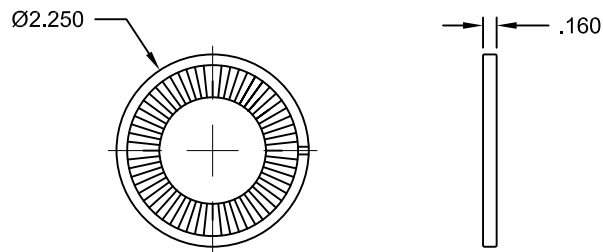

Joyce 1.500" Dia. x .500 Lead Ball Screw
with Standard Capacity Ball Nut

Wiper Kit # WK-50
Secured In Ball Nut With Snap Rings