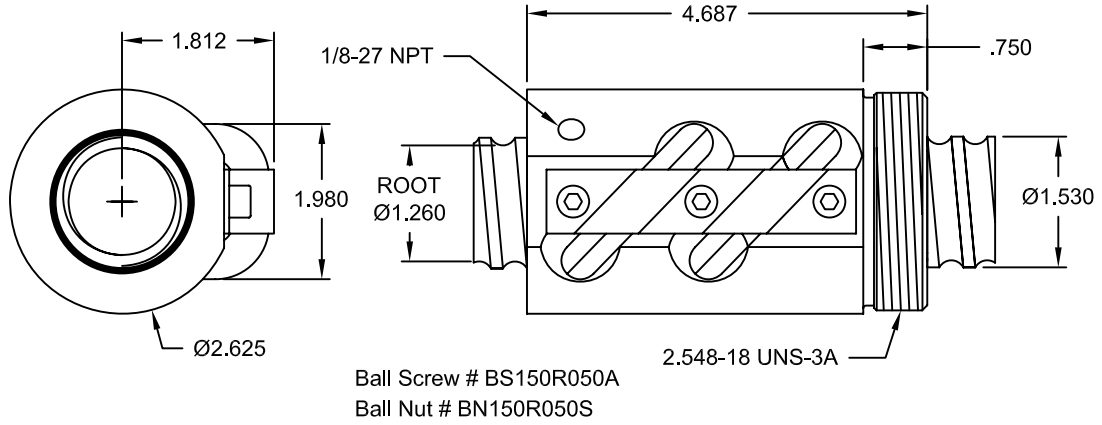

Joyce 1.500" Dia. x .500 Lead Ball Screw
with Standard Capacity Ball Nut

Wiper Kit # WK-50
Secured In Ball Nut With Snap Rings