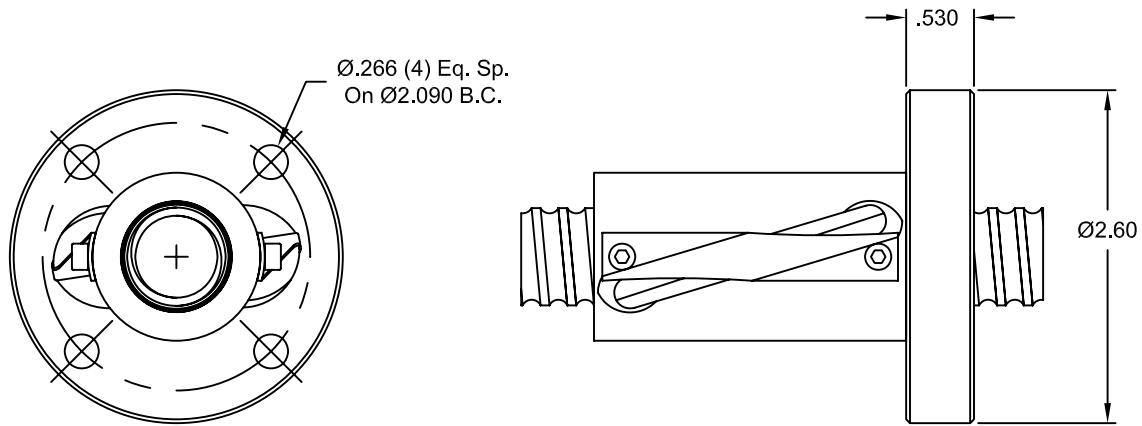

Joyce .750" Dia. x .500 Lead Ball Screw
with Standard Capacity Ball Nut

Ball Screw # BS075R050A
Ball Nut # BN075R050S

Ball Nut w/ Flange # BF075R050S
Flange # FL-1250

Wiper Kit # WK-37