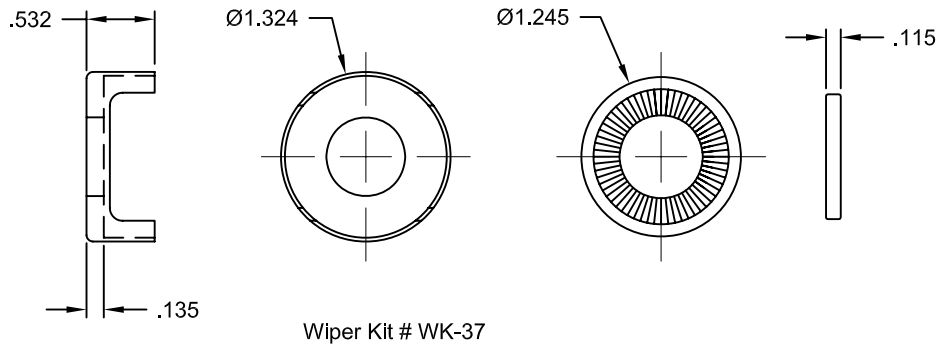

Joyce .750" Dia. x .500 Lead Ball Screw
with Standard Capacity Ball Nut

Ball Screw # BS075R050A
Ball Nut # BN075R050S

Ball Nut w/ Flange # BF075R050S
Flange # FL-1250

Wiper Kit # WK-37