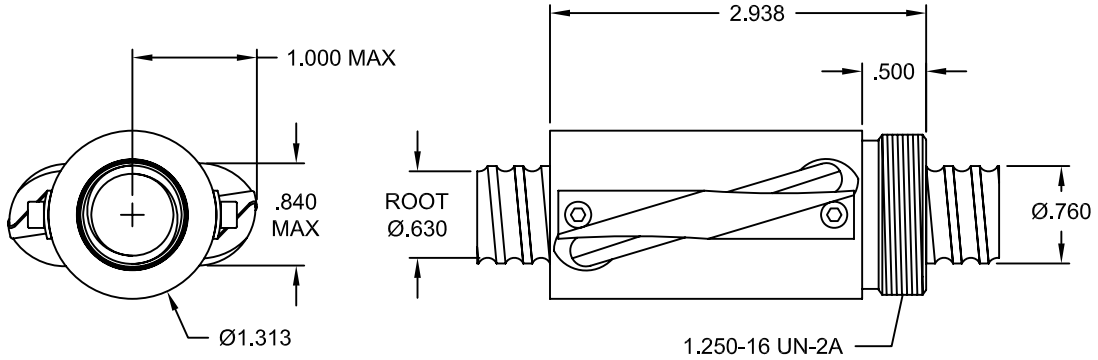

Joyce .750" Dia. x .500 Lead Ball Screw
with Standard Capacity Ball Nut

Ball Screw # BS075R050A
Ball Nut # BN075R050S

Ball Nut w/ Flange # BF075R050S
Flange # FL-1250

Wiper Kit # WK-37