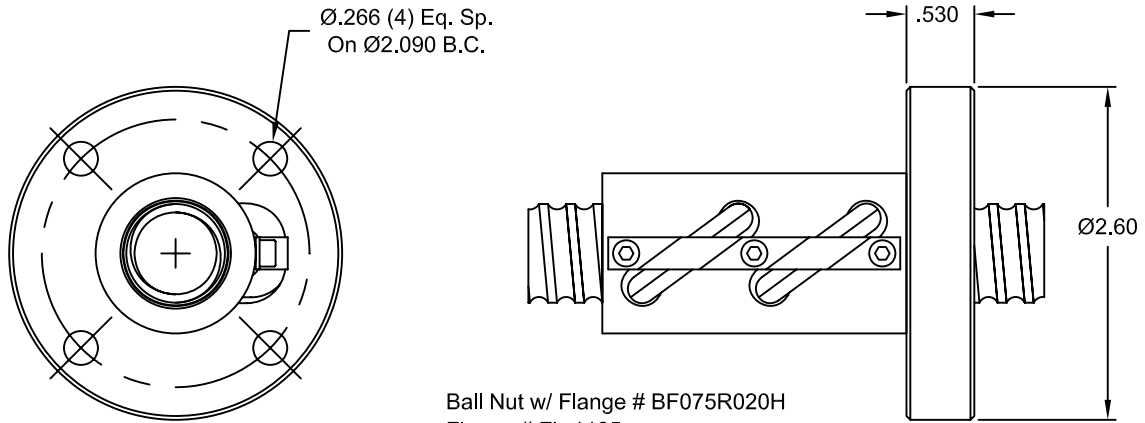

## Joyce .750" Dia. x .200 Lead Ball Screw with High Capacity Ball Nut

Ball Screw # BS075R020A  
Ball Nut # BN075R020H

Ball Nut w/ Flange # BF075R020H  
Flange # FL-1125

Wiper Kit # WK-34