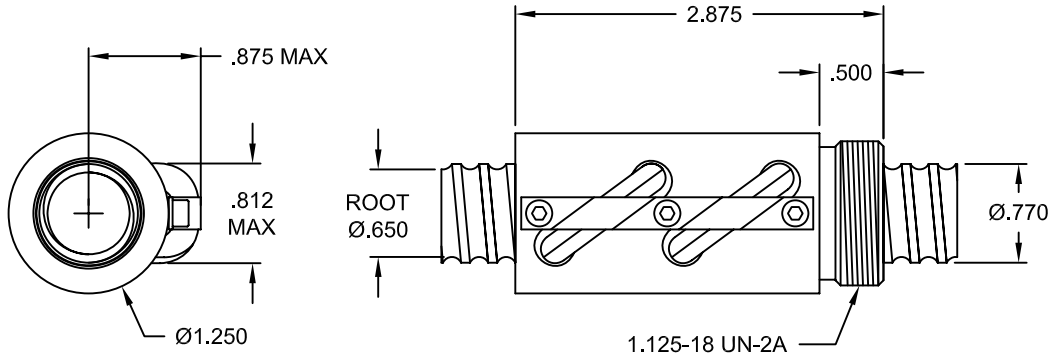

## Joyce .750" Dia. x .200 Lead Ball Screw with High Capacity Ball Nut

Ball Screw # BS075R020A  
Ball Nut # BN075R020H

Ball Nut w/ Flange # BF075R020H  
Flange # FL-1125

Wiper Kit # WK-34