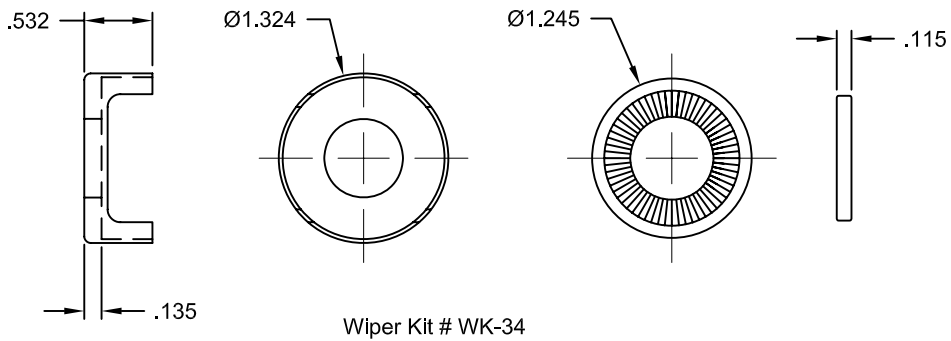

## Joyce .750" Dia. x .200 Lead Ball Screw with High Capacity Ball Nut

Ball Screw # BS075R020A  
Ball Nut # BN075R020H

Ball Nut w/ Flange # BF075R020H  
Flange # FL-1125

Wiper Kit # WK-34