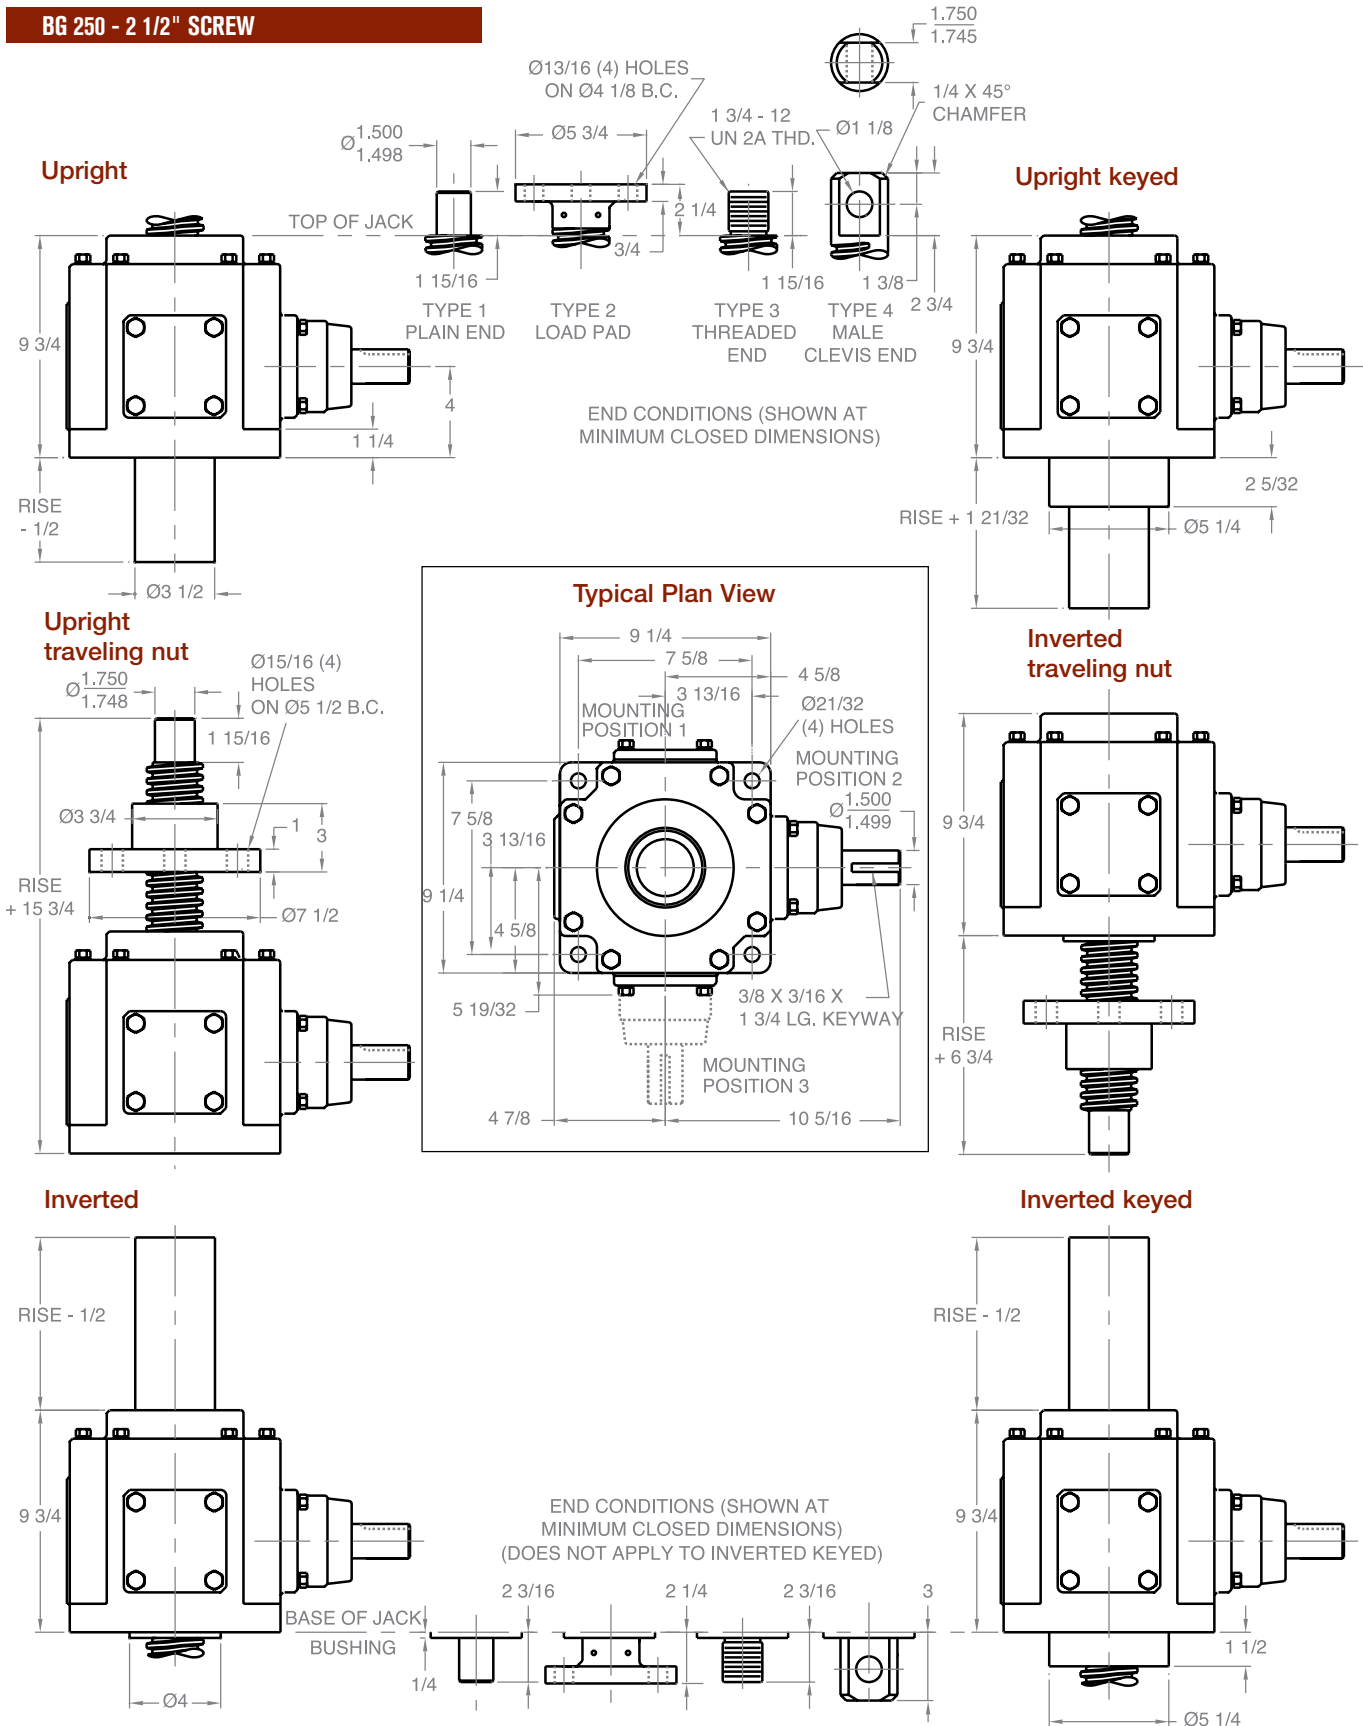

# BEVEL GEAR JACKS

**BG 250 - 2 1/2" SCREW**

Note: Drawings are artist's conception — not for certification; dimensions are subject to change without notice.