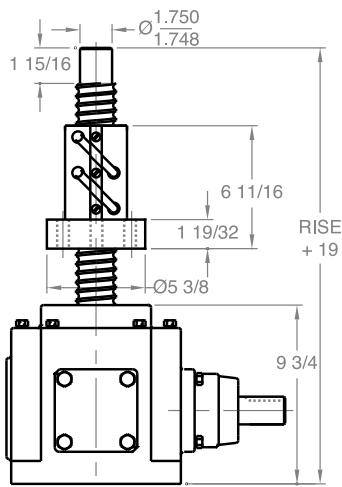

BEVEL BALL ACTUATORS

BB 225 - 2 1/4" SCREW

Upright

Upright traveling nut

Inverted traveling nut

Inverted

Note: Drawings are artist's conception — not for certification; dimensions are subject to change without notice.