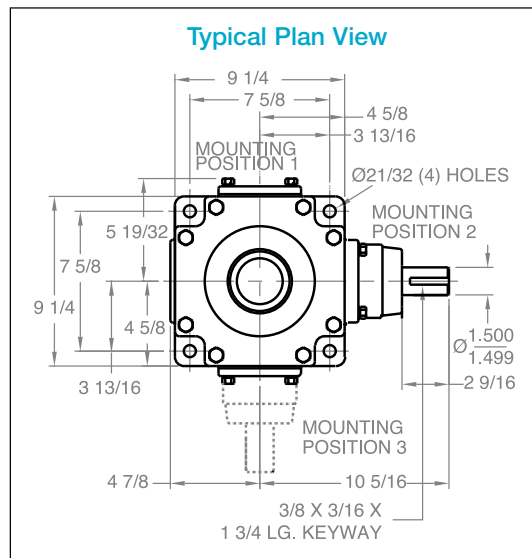

BEVEL BALL ACTUATORS

BB 225 - 2 1/4" SCREW

Upright

Upright traveling nut

Inverted traveling nut

Inverted

Note: Drawings are artist's conception — not for certification; dimensions are subject to change without notice.