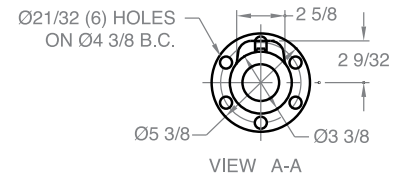

BEVEL BALL ACTUATORS

BB 225 - 2 1/4" SCREW

Upright

Upright traveling nut

Inverted traveling nut

Inverted

Note: Drawings are artist's conception — not for certification; dimensions are subject to change without notice.