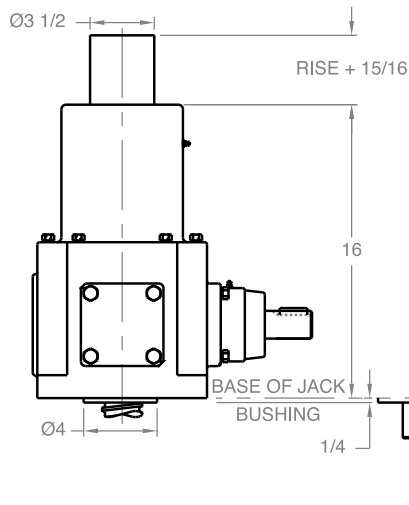

BEVEL BALL ACTUATORS

BB 225 - 2 1/4" SCREW

Upright

Upright traveling nut

Inverted traveling nut

Inverted

Note: Drawings are artist's conception — not for certification; dimensions are subject to change without notice.