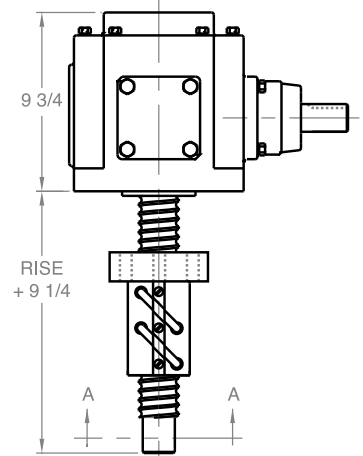

BEVEL BALL ACTUATORS

BB 225 - 2 1/4" SCREW

Upright

Upright traveling nut

Inverted traveling nut

Inverted

Note: Drawings are artist's conception — not for certification; dimensions are subject to change without notice.