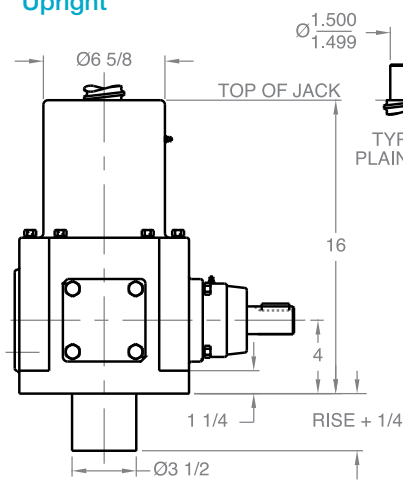

BEVEL BALL ACTUATORS

BB 225 - 2 1/4" SCREW

Upright

Upright traveling nut

Inverted traveling nut

Inverted

Note: Drawings are artist's conception — not for certification; dimensions are subject to change without notice.