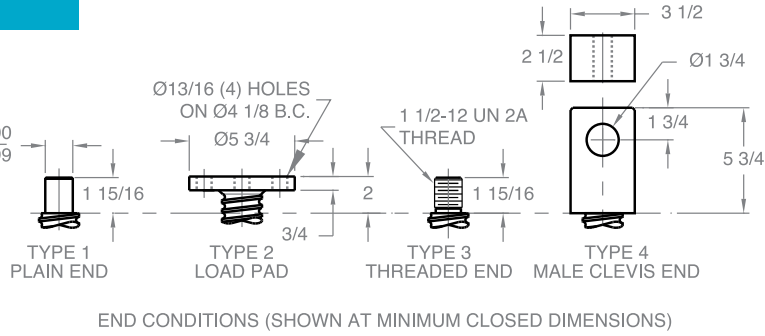

BEVEL BALL ACTUATORS

BB 225 - 2 1/4" SCREW

Upright

Upright traveling nut

Inverted traveling nut

Inverted

Note: Drawings are artist's conception — not for certification; dimensions are subject to change without notice.