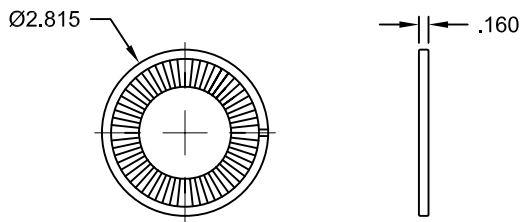

Joyce 2.250" Dia. x .500 Lead Ball Screw with Standard Capacity Ball Nut

Ball Screw # BS225R050A
Ball Nut # BN225R050S

Ball Nut w/ Flange # BF225R050S
Flange # FL-3137

Wiper Kit # WK-60
Secured In Ball Nut With Snap Rings