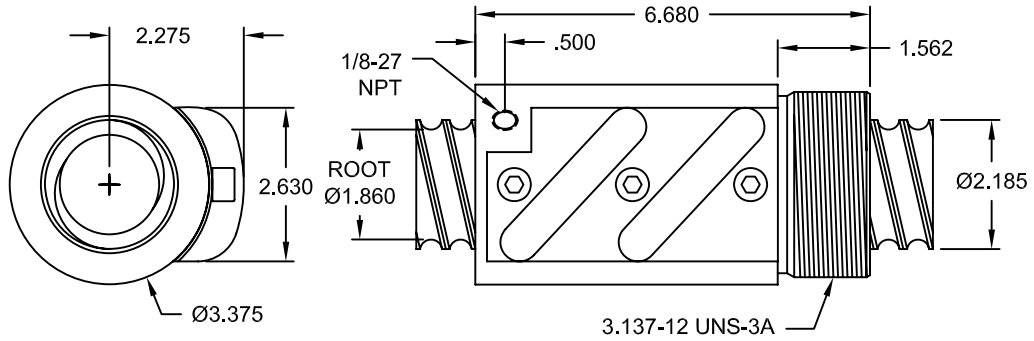

Joyce 2.250" Dia. x .500 Lead Ball Screw with Standard Capacity Ball Nut

Ball Screw # BS225R050A
Ball Nut # BN225R050S

Ball Nut w/ Flange # BF225R050S
Flange # FL-3137

Wiper Kit # WK-60
Secured In Ball Nut With Snap Rings