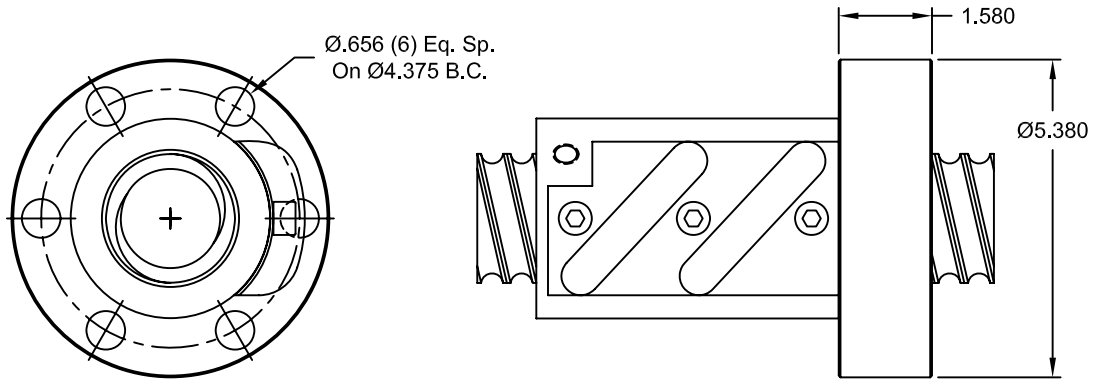

Joyce 2.250" Dia. x .500 Lead Ball Screw with Standard Capacity Ball Nut

Ball Screw # BS225R050A
Ball Nut # BN225R050S

Ball Nut w/ Flange # BF225R050S
Flange # FL-3137

Wiper Kit # WK-60
Secured In Ball Nut With Snap Rings